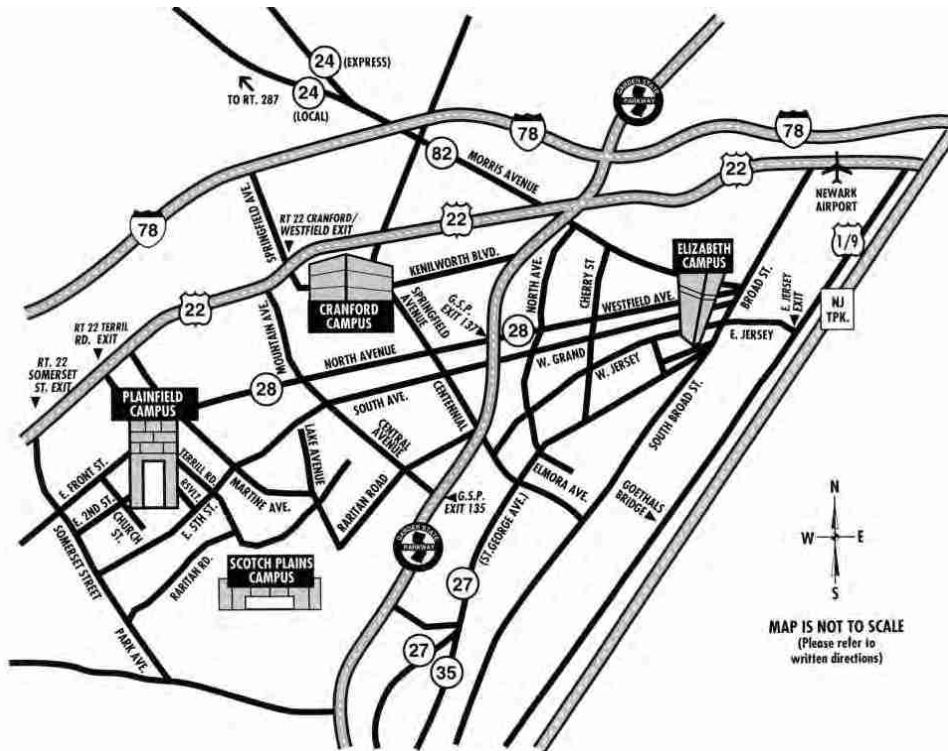

Directions To Cranford Campus

**Trinitas School of Nursing
Union County College--Cranford Campus
1033 Springfield Avenue
Cranford, New Jersey 07016
(908) 709-7000**

From the North:

Using the N.J. Garden State Parkway, go south to Exit 137 and bear right onto North Avenue, to third traffic light. Turn right at light, continue for 1 ½ miles on Springfield Avenue to College on left.

From the East:

Using Route 22, go west to N.J. Garden State Parkway entrance. Go south on Parkway entrance. Go south on Parkway to Exit 137 and bear right onto North Avenue, to third traffic light. Turn right at light, continue for 1 ½ miles on Springfield Avenue to College on left.

From the South:

Using the Garden State Parkway, go north to Exit 137, to North Avenue, to third traffic light. Turn right at light, continue for 1 ½ miles on Springfield Avenue to College on left.

From the West:

Using Route 22, go to Springfield Avenue, turning right before overpass. Proceed for one mile past traffic light. Bear right. Go 4 blocks to College on right.