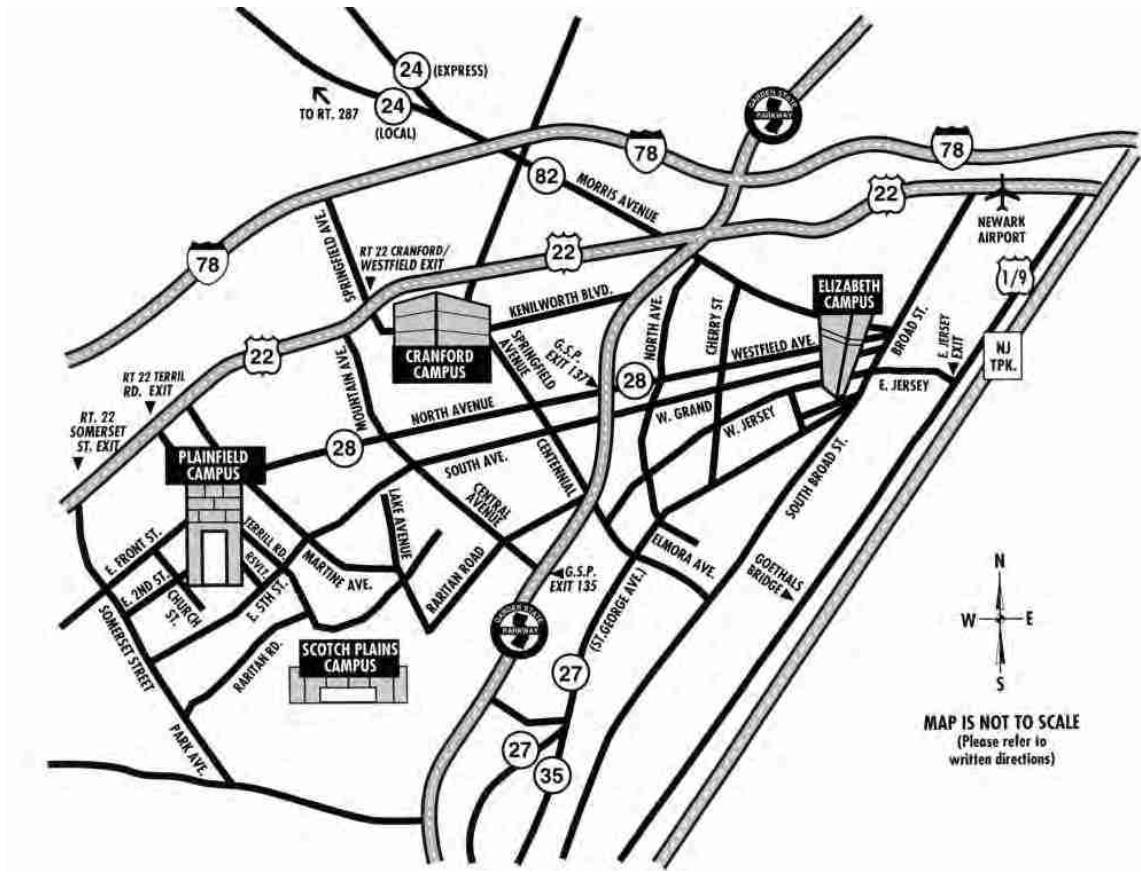

## Directions To Plainfield Campus

**Trinitas School of Nursing  
Union County College--Plainfield Campus  
232 East Second Street  
Plainfield, NJ 07060-1308  
(908) 412-3599**

From the Garden State Parkway, NJ Turnpike and Rt. 22:

Take Rt. 22 to the Somerset St. Exit in North Plainfield. Take Somerset St. towards Plainfield where it becomes Park Ave. Take Park Ave. Cross Front St. and turn left on Second St. The college is on the right, three blocks from Park Avenue. Second St. also intersects Terrill Rd. In Scotch Plains two lights south of Rt. 22.