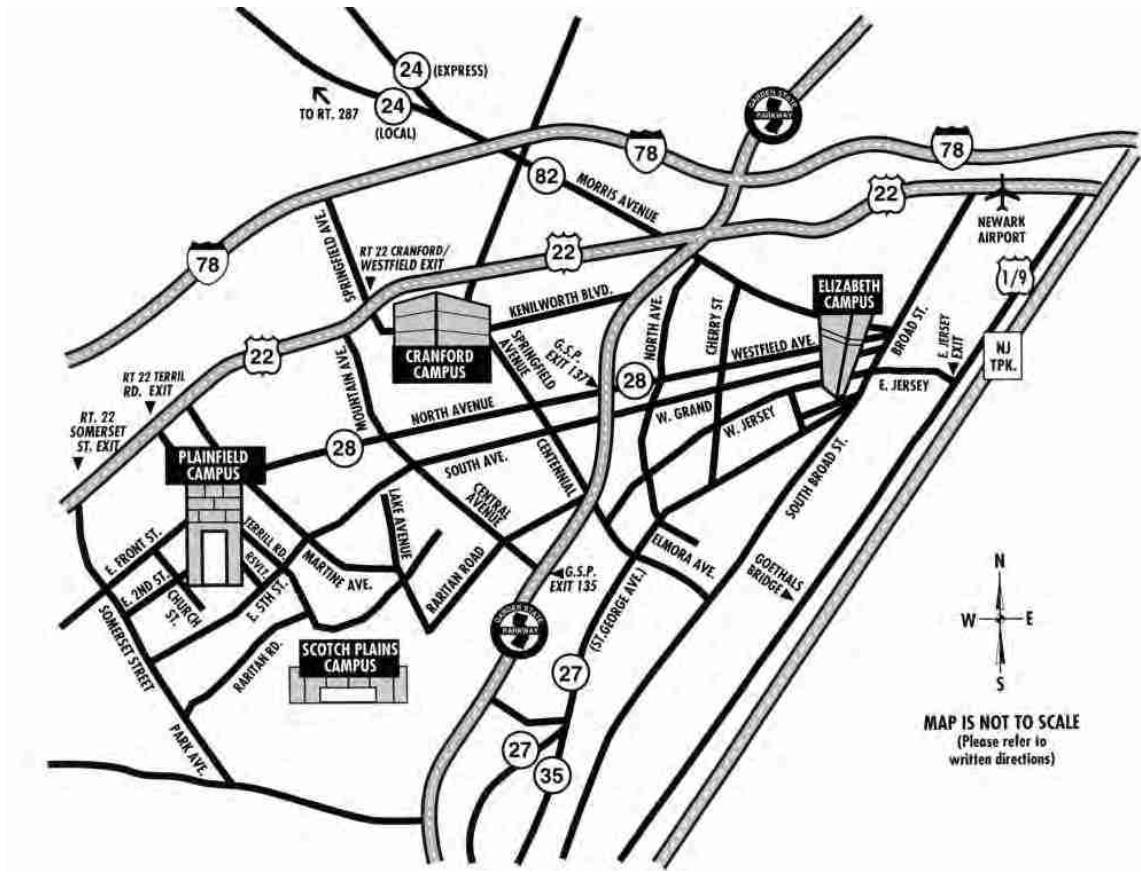

Directions To Plainfield Campus

**Trinitas School of Nursing
Union County College--Plainfield Campus
232 East Second Street
Plainfield, NJ 07060-1308
(908) 412-3599**

From the Garden State Parkway, NJ Turnpike and Rt. 22:

Take Rt. 22 to the Somerset St. Exit in North Plainfield. Take Somerset St. towards Plainfield where it becomes Park Ave. Take Park Ave. Cross Front St. and turn left on Second St. The college is on the right, three blocks from Park Avenue. Second St. also intersects Terrill Rd. In Scotch Plains two lights south of Rt. 22.